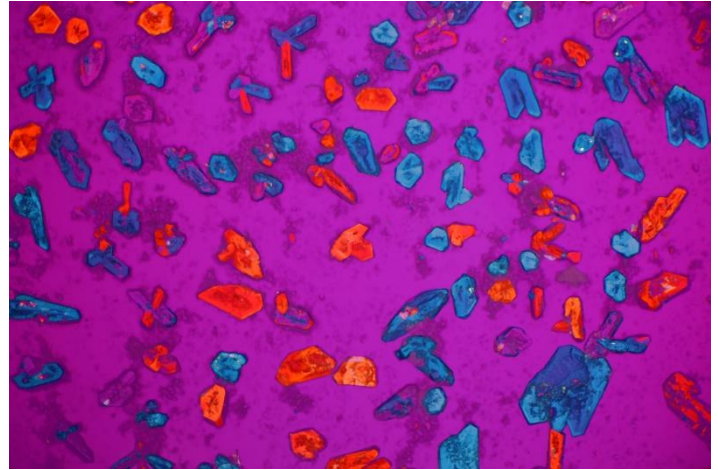

Report Title:  
Vendor: KEPLE  
Prepared By:  
Date:

Requester Company:  
Requested By:  
Material:  
Heat No:

Image Name: Potassium\_ORIGINAL.jpg

Scale Factor: N/A  
Units: px  
MIPAR Version: 4.4.0  
Recipe Name:  
Modified last: N/A

Blue  
Matrix  
Orange

**Measurements**

Measurement	Blue	Matrix	Orange
Area Fraction (%)	13.729	79.351	6.72

**Comments:**

**Signature:**