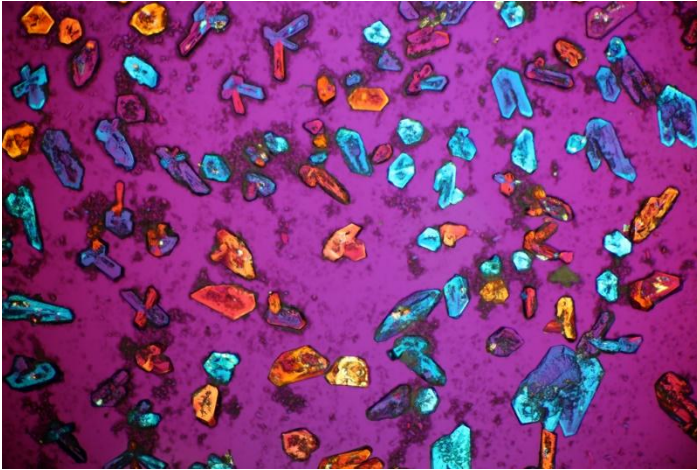

Report Title:  
Vendor: KEPLE  
Prepared By:  
Date:

Requester Company:  
Requested By:  
Material:  
Heat No:

Image Name: Potassium\_ORIGINAL.jpg

Scale Factor: N/A  
Units: px  
MIPAR Version: 4.4.0  
Recipe Name:  
Modified last: N/A

Blue  
Matrix  
Orange

**Measurements**

Measurement	Blue	Matrix	Orange
Area Fraction (%)	13.729	79.351	6.72

**Comments:**

**Signature:**